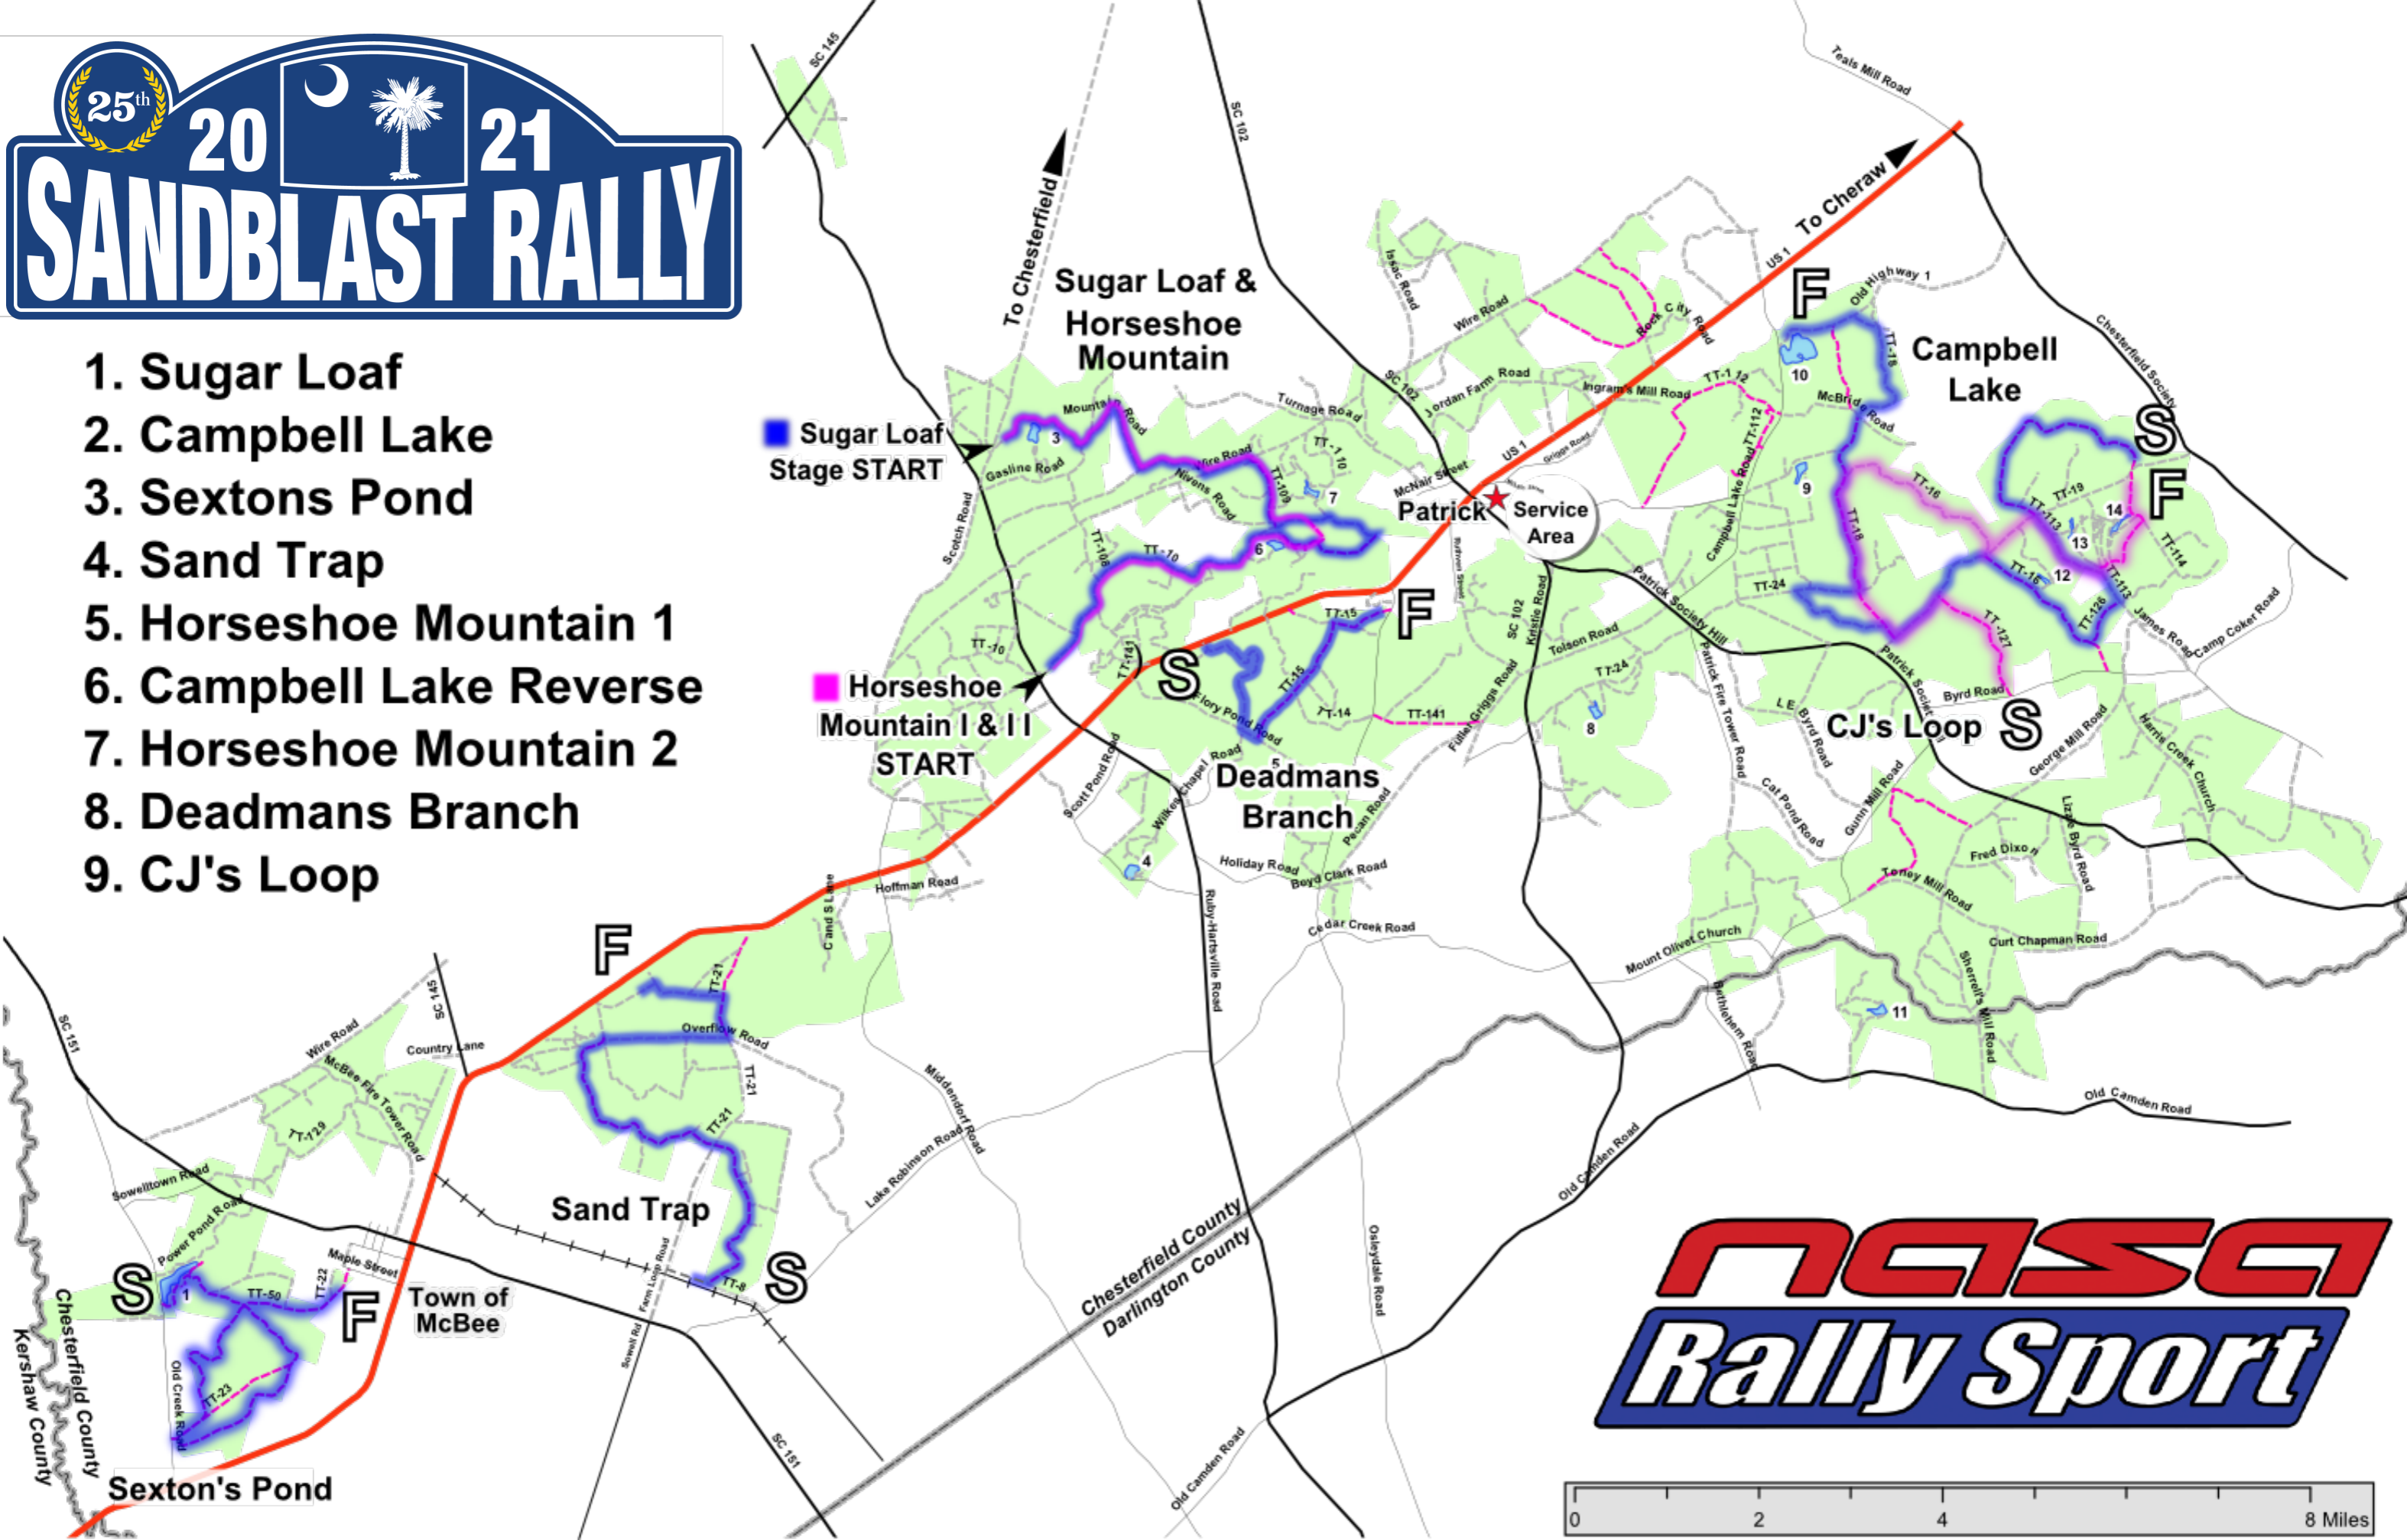

25th 20 21
SANDBLAST RALLY

1. Sugar Loaf
2. Campbell Lake
3. Sextons Pond
4. Sand Trap
5. Horseshoe Mountain 1
6. Campbell Lake Reverse
7. Horseshoe Mountain 2
8. Deadmans Branch
9. CJ's Loop

NASSA
Rally Sport